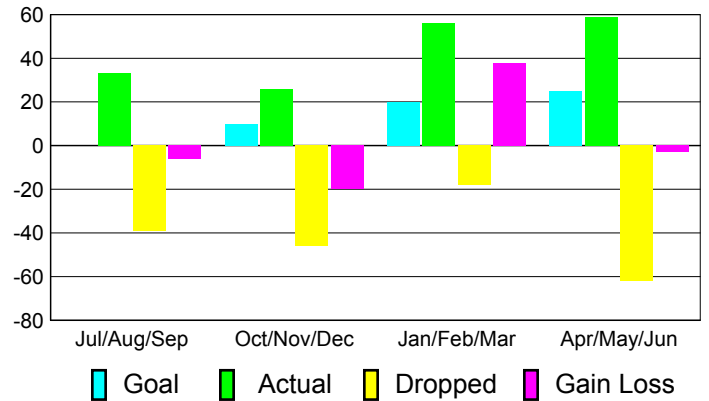

Membership Results 2010-2011

Goal, New, Dropped, Gain/Loss

Comparison of Membership Gain/Loss

Current Year Compared to the Previous Year