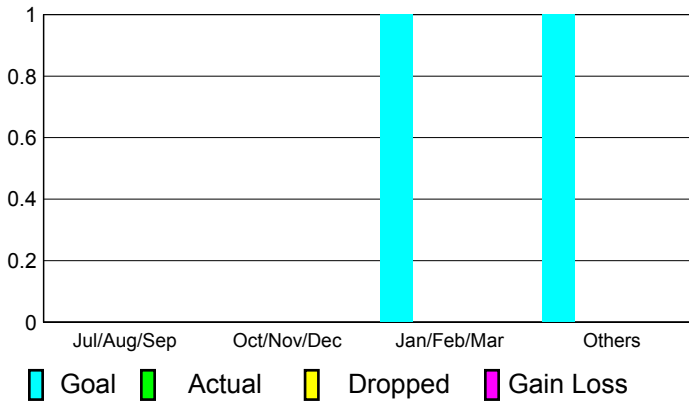

2010-2011 GMT Reports for District (or Undistricted) **District 108IA3**

GMT: **Federico STEINHAUS**

Location: **ITALY**

GMT CA: **4**

CLUBS

**Club Results
2010-2011**

**Clubs
2009-2010**

Month	New Club Goal	Actual New Clubs	Actual Dropped Clubs	Gain/Loss of Clubs	Gain/Loss of Clubs
Jul/Aug/Sep	0	0	0	0	0
Oct/Nov/Dec	0	0	0	0	0
Jan/Feb/Mar	1	0	0	0	0
Apr/May/June	1	0	0	0	2
Totals	2	0	0	0	2

Club Results 2010-2011

Goal, New, Dropped, Gain/Loss

Comparison of Club Gain/Loss

Current Year Compared to the Previous Year

YTD Status Quo Clubs 2010-2011

Status Quo Clubs Compared to Status Quo Members

MEMBERSHIP