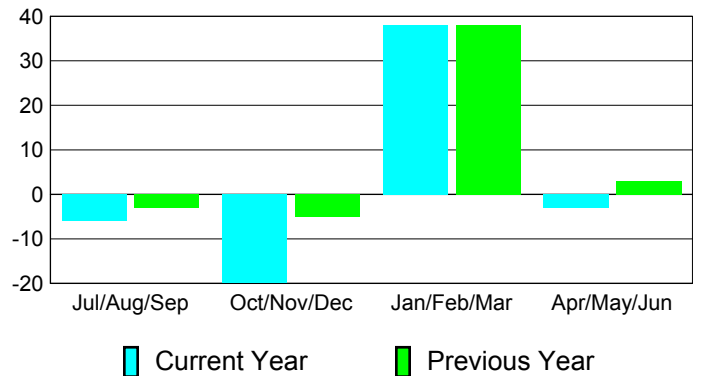

**Membership Results
2010-2011**

**Membership
2009-2010**

Month	Net Memb Goal	Actual New Memb	Actual Dropped Memb	Gain/Loss of Memb	Gain/Loss of Memb
Jul/Aug/Sep	0	33	-39	-6	-3
Oct/Nov/Dec	10	26	-46	-20	-5
Jan/Feb/Mar	20	56	-18	38	38
Apr/May/June	25	59	-62	-3	3
Totals	55	174	-165	9	33

Membership Results 2010-2011

Goal, New, Dropped, Gain/Loss

Comparison of Membership Gain/Loss

Current Year Compared to the Previous Year

Gender Comparison 2010-2011

Jul/Aug/Sep

Oct/Nov/Dec

Jan/Feb/Mar

Apr/May/June

Male

Female